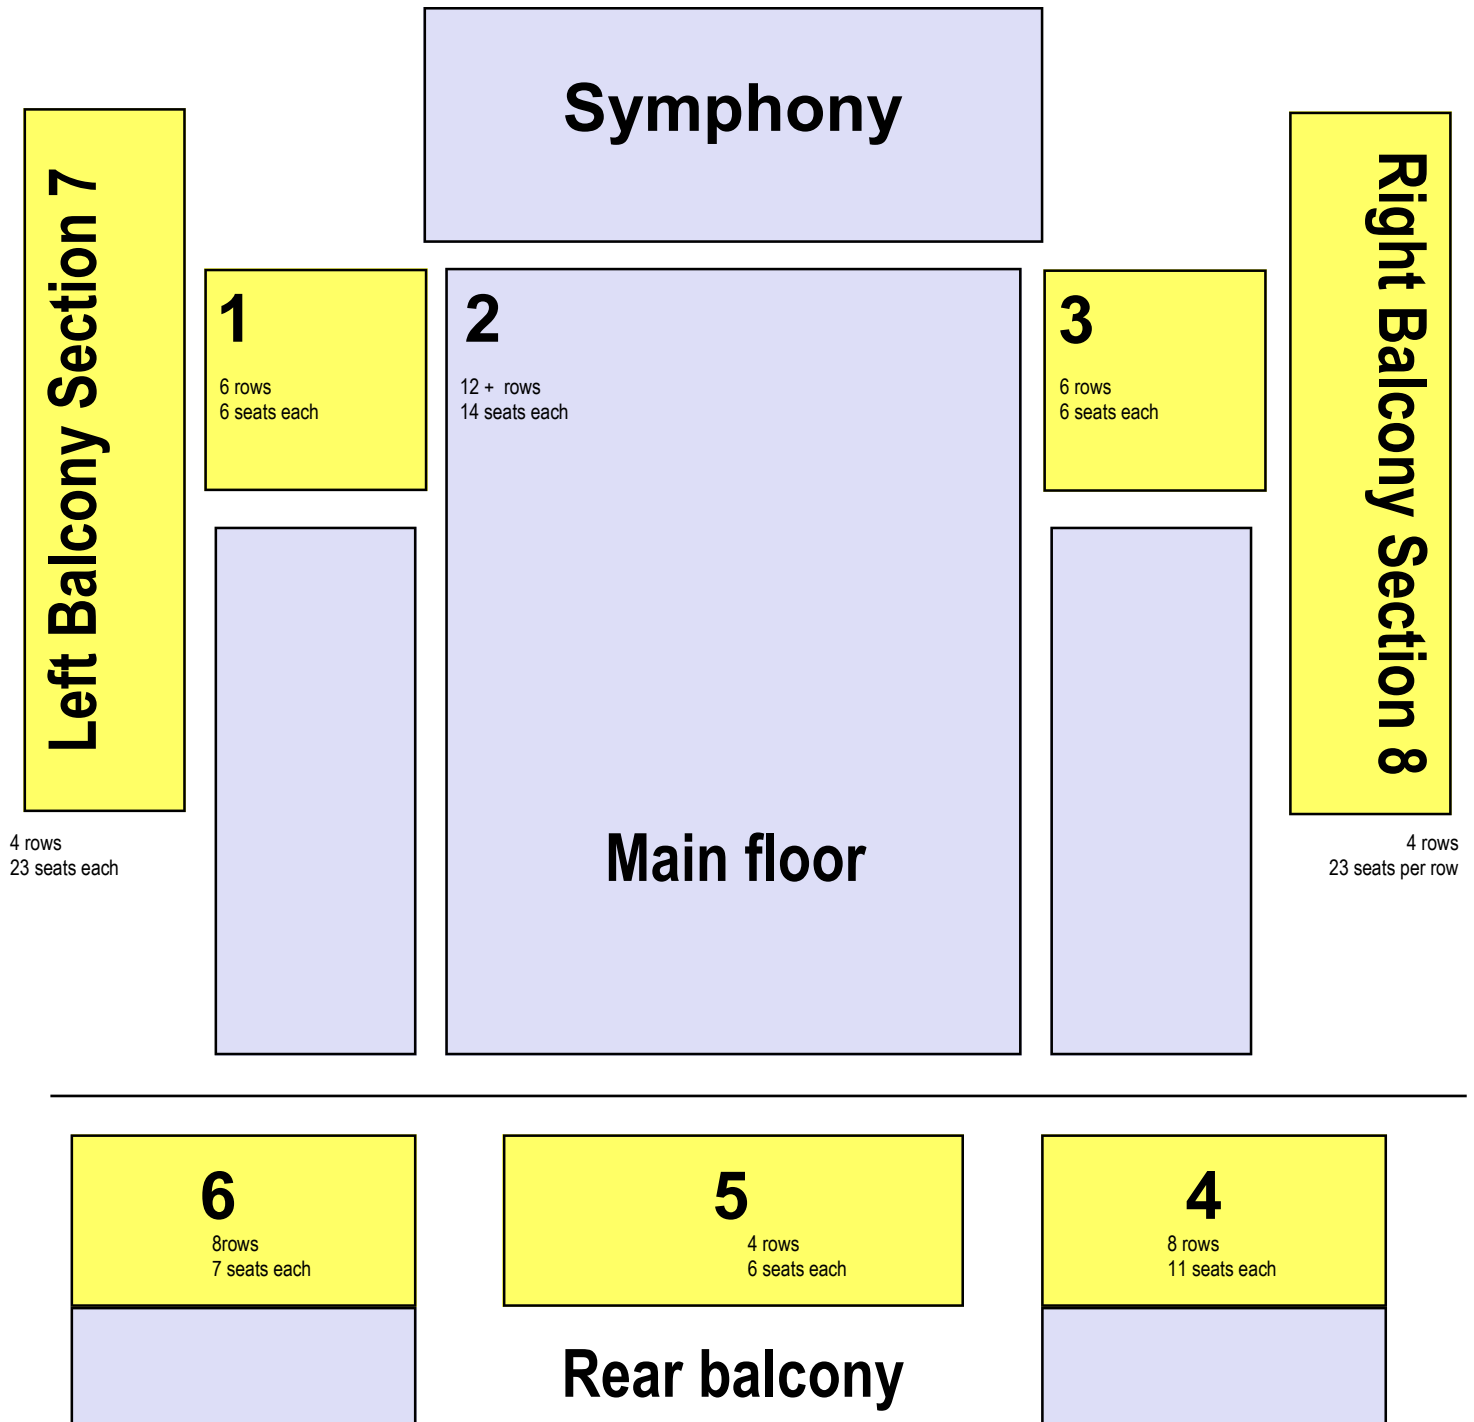

The Claflin Hill Symphony Orchestra

Passionate performances. Masterful musicians.

Concert venue seating chart

Milford Town Hall, 52 Main Street

Milford, MA 01757

508-478-5924 www.claflinhill.org

Milford Town Hall Grand Ballroom Seating Plan