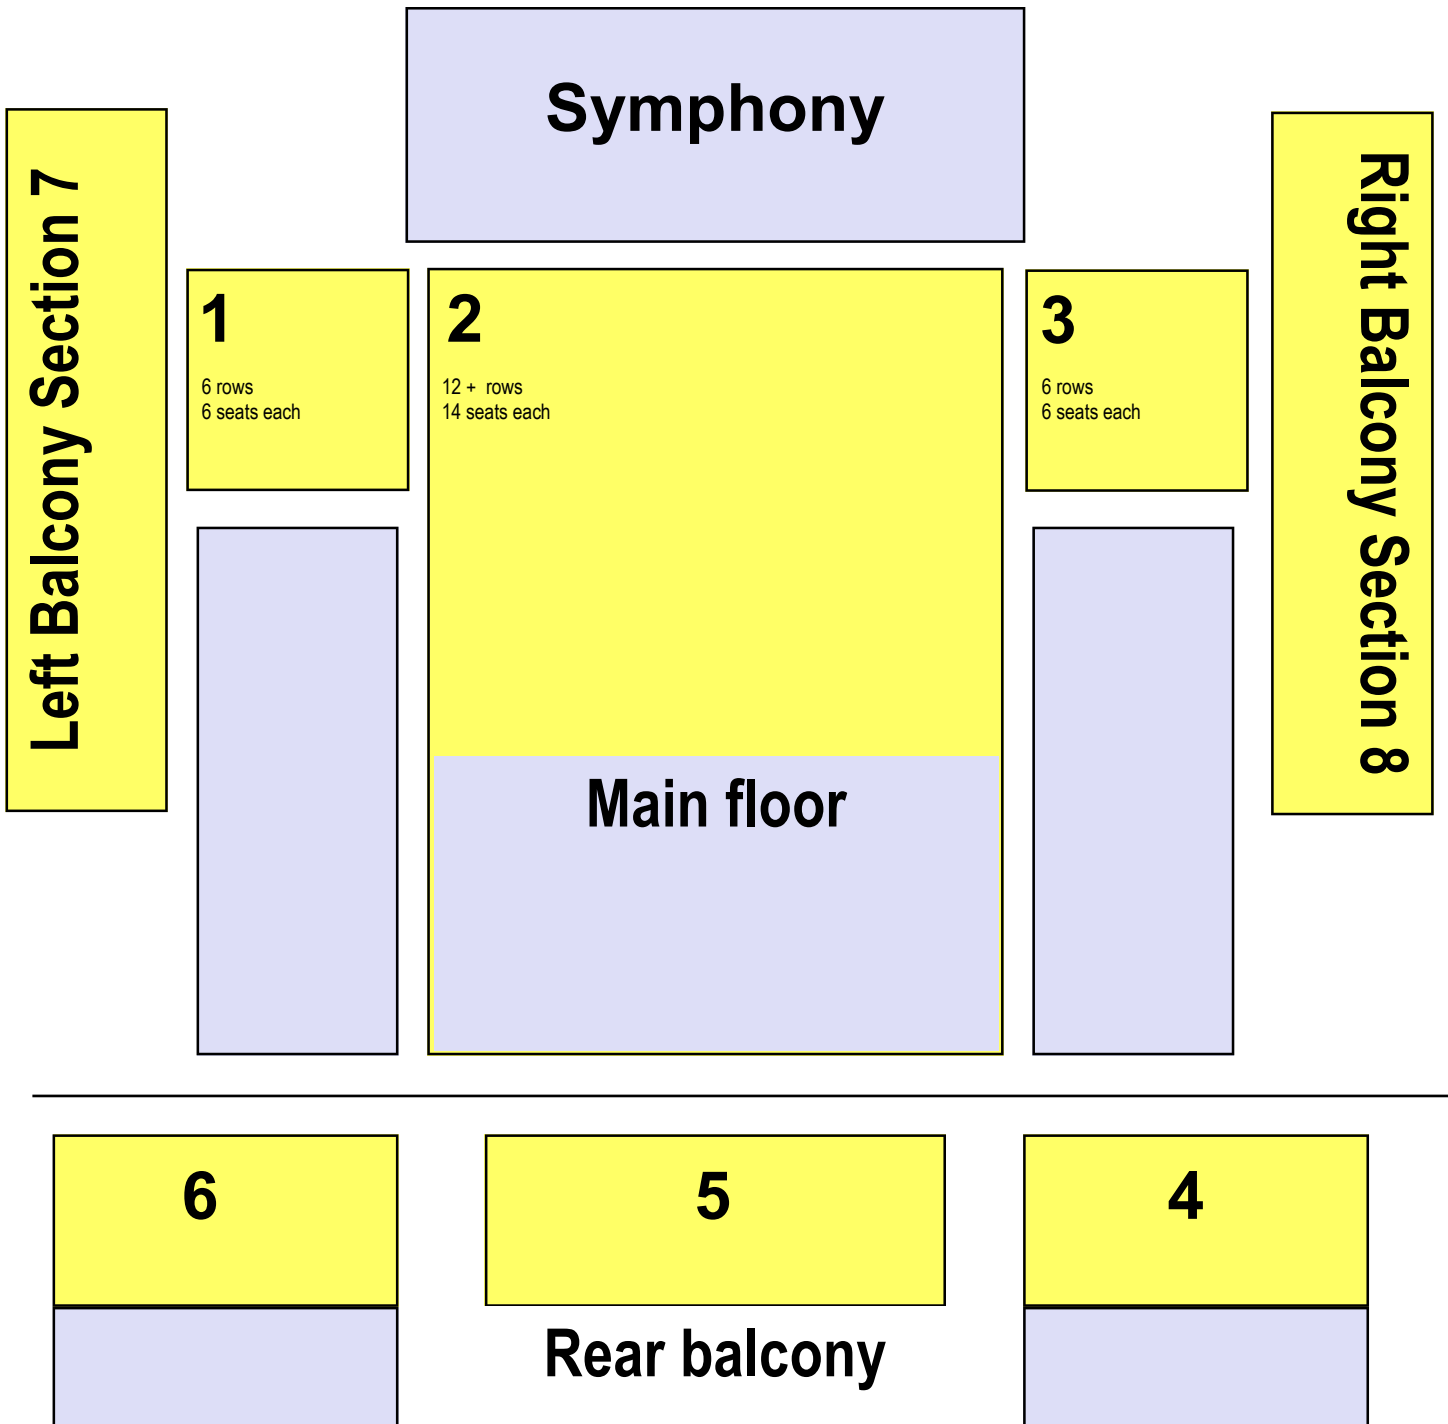

The Claflin Hill Symphony Orchestra
Concert venue seating chart
Milford Town Hall, 52 Main Street
Milford, MA 01757
508-478-5924 www.claflinhill.org

Milford Town Hall Grand Ballroom Seating Plan