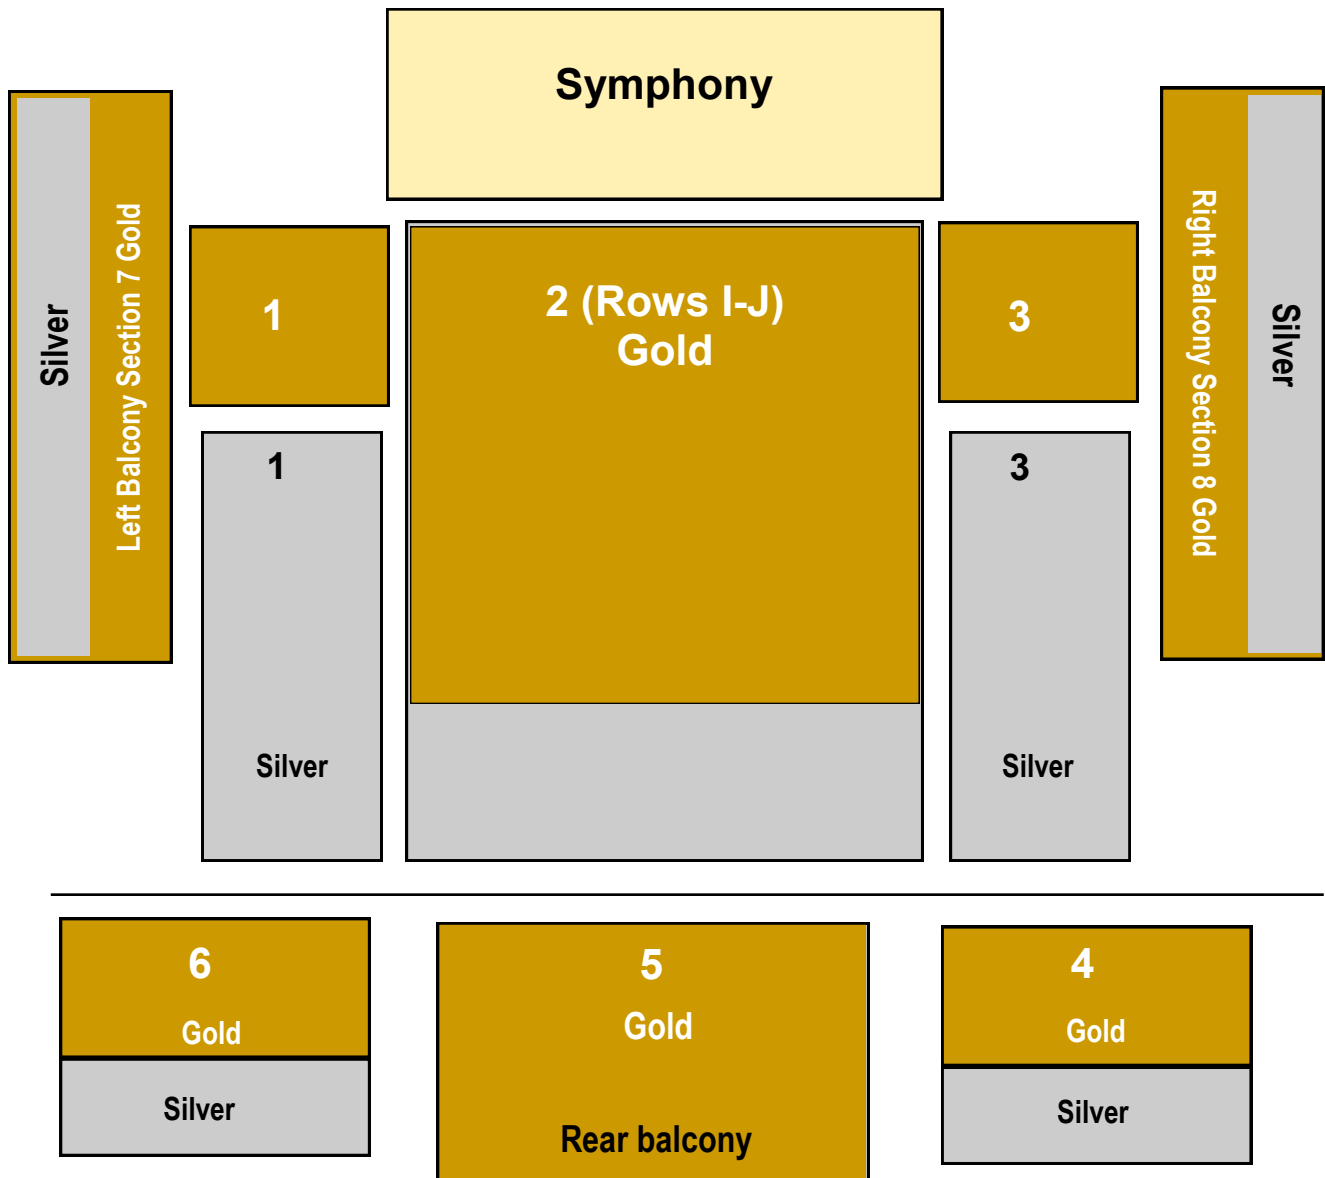

The Clafin Hill Symphony Orchestra

Season 2010-2011—The People's Choice

**Milford Town Hall Grand Ballroom Seating Plan
NEW for 2010-2011 ALL seats reserved!**